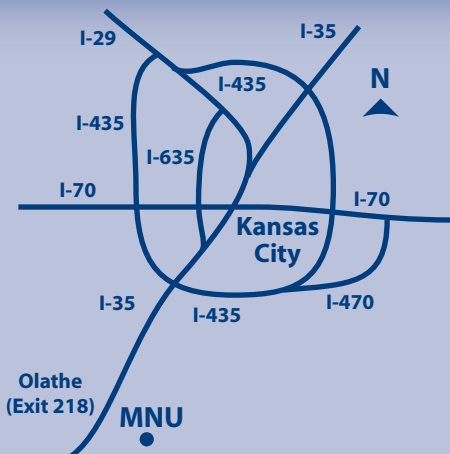

MIDAMERICA NAZARENE UNIVERSITY

2030 East College Way
Olathe, Kansas 66062-1899
(913) 782-3750
www.mnu.edu

1 Cunningham Family Life Center	16 Greenhouse	31 Bell Cultural Events Center
2 College Church sanctuary	17 Osborne Hall	32 Dobson Hall
3 Uphaus Hall (College Church)	18 Harvest Prayer sculpture and Campus Mall	33 Land Gymnasium
4 Garrett Chapel (College Church)	19 Lunn Hall	34 Gilliland Facility Services
5 Robbie Jones Field (baseball)	20 Stockton Residence Hall	35 Eby Building/University Office Park
6 Pioneer Stadium (football)	21 Stockton/Rice Parlor	36 Campus Center
7 Field House	22 Rice Residence Hall	37 Weatherby Chapel
8 Soccer field	23 Gazebo	38 Smith Hall
9 Football practice field	24 Ramsey Residence Hall	39 Metz Hall
10 Outdoor tennis and basketball courts	25 Draper Residence Hall	40 Williams Field (softball)
11 Cook Center	26 Spindle Residence Hall	41 Mur-Len Office Building
12 Colony West Apartments	27 Uphaus Residence Hall	42 Mabee Library and Learning Resource Center
13 Lanpher Residence Hall	28 Indian Creek Greenway Trail	
14 Snowbarger/Lanpher Parlor	29 7-acre nature area	
15 Snowbarger Residence Hall	30 Soccer practice field